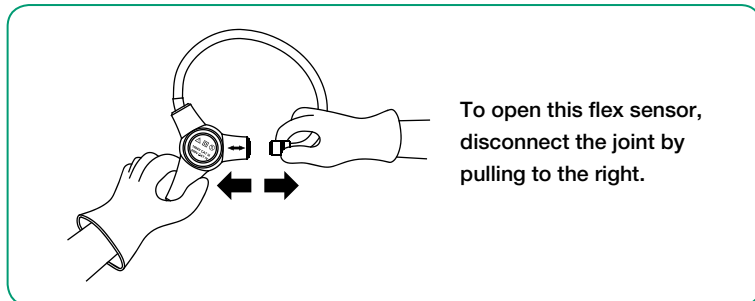

NEW

Quality and reliability is our tradition

KYORITSU

FLEXIBLE CLAMP METER KEW 2210R

**The best 3000A AC clamp meter
suitable for a hard-to-clamp crowded wiring places**

TRUERMS

- Flexible and light weight clamp sensor
- Wide reading range up to 3000A
- True RMS
- MIN / MAX function
- Backlight LCD display
- IEC 61010-1 (CAT III 1000V / CAT IV 600V)

KYORITSU ELECTRICAL INSTRUMENTS WORKS,LTD.

<http://www.kew-ltd.co.jp>

● KEW 2210R Specifications

AC A (RMS)	
Range	30.00 / 300.0 / 3000A
Accuracy	±3%rdg±5dgt(45~500Hz) (At the center of the circle formed by the flexible sensor)
Conductor size	ø150mm max.
Influence of Conductor position	Additional ±3%(max) depending on the distance from the center position
Overload Protection	5000A AC for 10 seconds
Applicable standards	IEC61010-1, IEC61010-2-030 CAT III 1000V / CAT IV 600V Pollution degree 2 IEC61010-2-032, IEC61326-1(EMC) IEC60529 IP40
Operating temperature & humidity	0 - +50°C, less than 80% RH (without condensation)
Storage temperature & humidity	-10 - +60°C, less than 70% RH (without condensation)
Power source	R03/LR03(AAA)(1.5V) x2 *Continuous measuring time : approx. 120 hours (Auto power off : approx. 15 minutes)
Dimension	120(L)x70(W)x26(D)mm : Display unit 1.8m : Sensor cable
Weight	Approx. 300g (including batteries)
Accessory	9174(Carrying case), LR03(AAA)x2, Instruction manual

Easy to use in crowded cable areas

Easy to clamp a wire in hard-to-reach narrow spaces

To open this flex sensor, disconnect the joint by pulling to the right.

● Included Accessories

Easy to read backlight LCD display