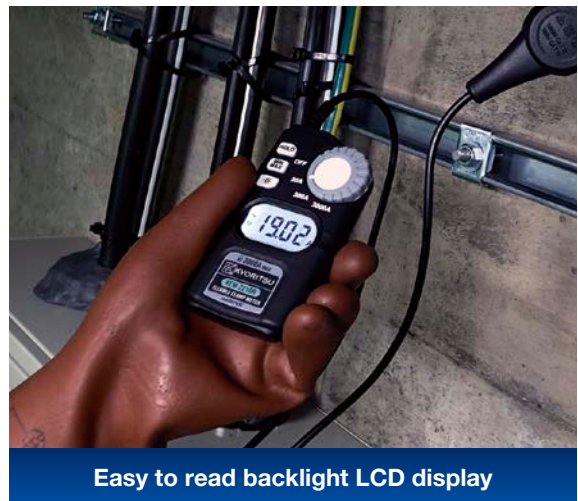

NEW

Quality and reliability is our tradition

KYORITSU

FLEXIBLE CLAMP METER KEW 2210R

**The best 3000A AC clamp meter
suitable for a hard-to-clamp crowded wiring places**

TRUERMS

- Flexible and light weight clamp sensor
- Wide reading range up to 3000A
- True RMS
- MIN / MAX function
- Backlight LCD display
- IEC 61010-1 (CAT III 1000V / CAT IV 600V)

KYORITSU ELECTRICAL INSTRUMENTS WORKS,LTD.

<http://www.kew-ltd.co.jp>

● KEW 2210R Specifications

AC A (RMS)	
Range	30.00 / 300.0 / 3000A
Accuracy	±3%rdg±5dgt(45~500Hz) (At the center of the circle formed by the flexible sensor)
Conductor size	ø150mm max.
Influence of Conductor position	Additional ±3%(max) depending on the distance from the center position
Overload Protection	5000A AC for 10 seconds
Applicable standards	IEC61010-1, IEC61010-2-030 CAT III 1000V / CAT IV 600V Pollution degree 2 IEC61010-2-032, IEC61326-1(EMC) IEC60529 IP40
Operating temperature & humidity	0 - +50°C, less than 80% RH (without condensation)
Storage temperature & humidity	-10 - +60°C, less than 70% RH (without condensation)
Power source	R03/LR03(AAA)(1.5V) x2 *Continuous measuring time : approx. 120 hours (Auto power off : approx. 15 minutes)
Dimension	120(L)x70(W)x26(D)mm : Display unit 1.8m : Sensor cable
Weight	Approx. 300g (including batteries)
Accessory	9174(Carrying case), LR03(AAA)x2, Instruction manual

Easy to use in crowded cable areas

Easy to clamp a wire in hard-to-reach narrow spaces

To open this flex sensor, disconnect the joint by pulling to the right.

● Included Accessories

Easy to read backlight LCD display