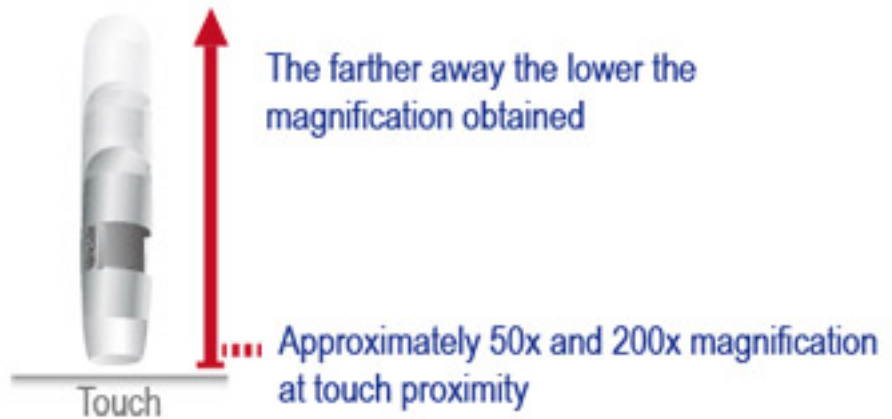

AM4112TL

With advantages of long working distance and TV interface

Overview

Long working distance
Approximately 90x max magnification over 5cm providing comfortable space between objects.

TV connectivity
Connects to a television via composite video for either NTSC or PAL standards with 640x480 resolution.

Scroll Lock
Assure the knobs position with the scroll lock.

LED control
Touch sensitive control on the Dino-Lite that can conveniently switch the LEDs.

Information about working distance and field of view

M	WD	FOV (x)	FOV (y)	DOF
20	151.0	19.9	15.0	
30	101.0	13.2	10.0	
40	77.2	9.9	7.5	
50	64.1	7.9	6.0	
60	56.2	6.6	5.0	
70	51.3	5.7	4.3	
80	48.3	5.0	3.8	
90	46.6	4.4	3.3	

M = magnification rate WD = working distance (without front cap) FOV = field of view DOF = depth of field Unit = mm